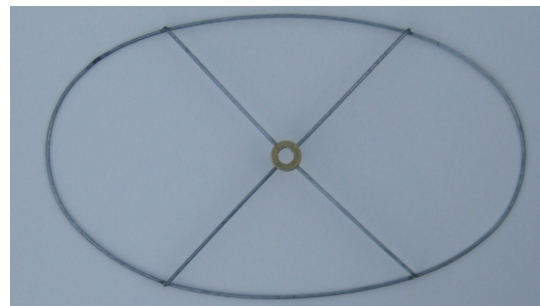

Premium Wire has been producing quality lampshade frames and ring sets since 1982. Our skilled craftsmen have the experience to furnish all your framing needs quickly and to your standards. We use only galvanized steel so that shade materials won't discolor from age or rust. We are renowned for our workmanship and quick turnaround times, helping our customers control inventory, improve productivity and turn out superior end products.

## Rings & Ring Sets

- Rust-resistant galvanized steel at no extra charge
- Precision welding
  - eliminates burrs and rough edges
  - minimizes breakage
- Rings and spiders are flat and true
- Full line of punched & slotted washers, Uno, Euro and Norde fitters
- Available in 10 thru 12 gauge round as well as flat wire

## Frames

- Wide range of standard frames including Empire, Drum, Bell and Scalloped designs
- Custom frames on request