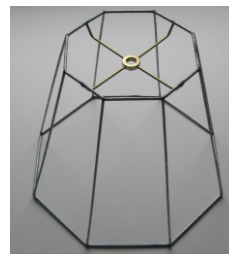

Premium Wire has been producing quality lampshade frames and ring sets since 1982. Our skilled craftsmen have the experience to furnish all your framing needs quickly and to your standards. We use only galvanized steel so that shade materials won't discolor from age or rust. We are renowned for our workmanship and quick turnaround times, helping our customers control inventory, improve productivity and turn out superior end products.

## Rings & Ring Sets

- Rust-resistant galvanized steel at no extra charge
- Precision welding
  - eliminates burrs and rough edges
  - minimizes breakage
- Rings and spiders are flat and true
- Full line of punched & slotted washers, Uno, Euro and Norde fitters
- Available in 10 thru 12 gauge round as well as flat wire

## Frames

- Wide range of standard frames including Empire, Drum, Bell and Scalloped designs
- Custom frames on request