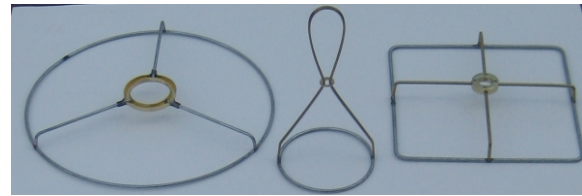

Premium Wire has been producing quality lampshade frames and ring sets since 1982. Our skilled craftsmen have the experience to furnish all your framing needs quickly and to your standards. We use only galvanized steel so that shade materials won't discolor from age or rust. We are renowned for our workmanship and quick turnaround times, helping our customers control inventory, improve productivity and turn out superior end products.

## Rings & Ring Sets

- Rust-resistant galvanized steel at no extra charge
- Precision welding
  - eliminates burrs and rough edges
  - minimizes breakage
- Rings and spiders are flat and true
- Full line of punched & slotted washers, Uno, Euro and Norde fitters
- Available in 10 thru 12 gauge round as well as flat wire