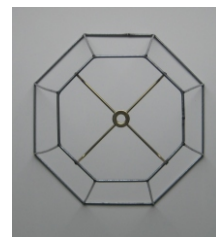

Premium Wire has been producing quality lampshade frames and ring sets since 1982. Our skilled craftsmen have the experience to furnish all your framing needs quickly and to your standards. We use only galvanized steel so that shade materials won't discolor from age or rust. We are renowned for our workmanship and quick turnaround times, helping our customers control inventory, improve productivity and turn out superior end products.

## Rings & Ring Sets

- Rust-resistant galvanized steel at no extra charge
- Precision welding
  - eliminates burrs and rough edges
  - minimizes breakage
- Rings and spiders are flat and true
- Full line of punched & slotted washers, Uno, Euro and Norde fitters
- Available in 10 thru 12 gauge round as well as flat wire

## Frames

- Wide range of standard frames including Empire, Drum, Bell and Scalloped designs
- Custom frames on request